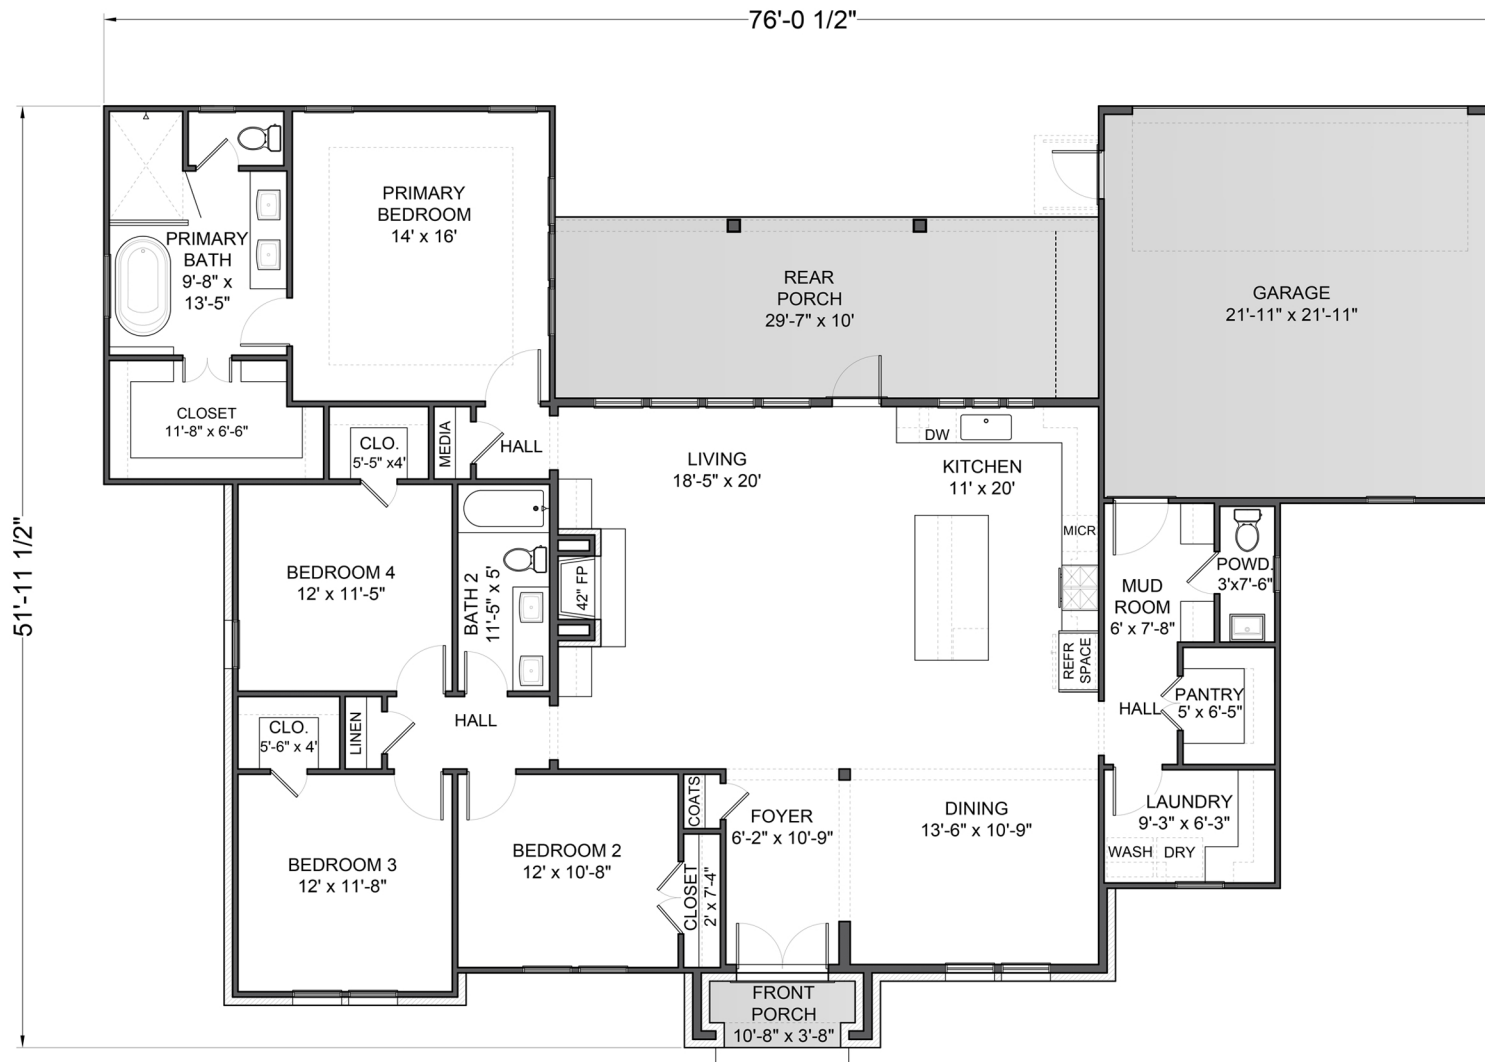

# THE CYPRESS

AREA	
LIVING	2189
PORCHES	335
GARAGE	476
TOTAL	3000

# THE CYPRESS

AREA	
LIVING	2189
PORCHES	335
GARAGE	476
<b>TOTAL</b>	<b>3000</b>